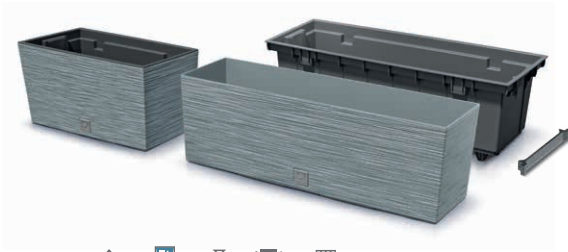

DFSH200, DFSH240
DFSH265, DFSH300
DFSH325, DFSH400

optional equipment

System

 pcs

-
WS1
WS2
WS3
-
WS6

watering system p. 56

- S449
- 5615C
- 5415C
- 422U
- S433

6 sizes