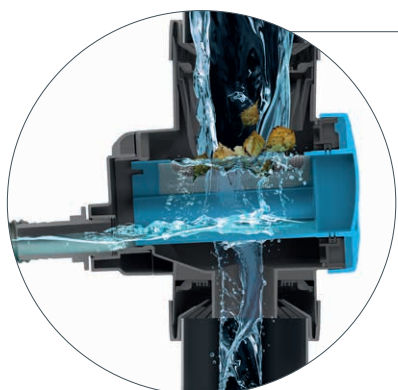

A valve fitted with a mesh filter, engineered to remove impurities within an internal basket.

Threaded valve - Designed for rainwater collectors without the need for gutter disassembly.

Rainwater harvesting kit from the gutter equipped with a basket filter and an additional valve for winter mode switching (on-off)

Rainwater downpipe filter
Efficient rainwater scoop, mounted directly on the downpipe, it filters and redirects water to the tank.