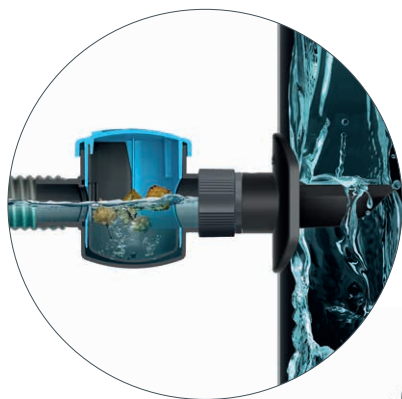

Withdrawal set with hose

ARVĚS	→ mm	↑ mm	⊞ pcs	⊞ pcs	⊞ pcs
RCANS14	2000	22/28	-	-	-

FINEST QUALITY

Filter with valve

A valve fitted with a mesh filter, engineered to remove impurities within an internal basket.