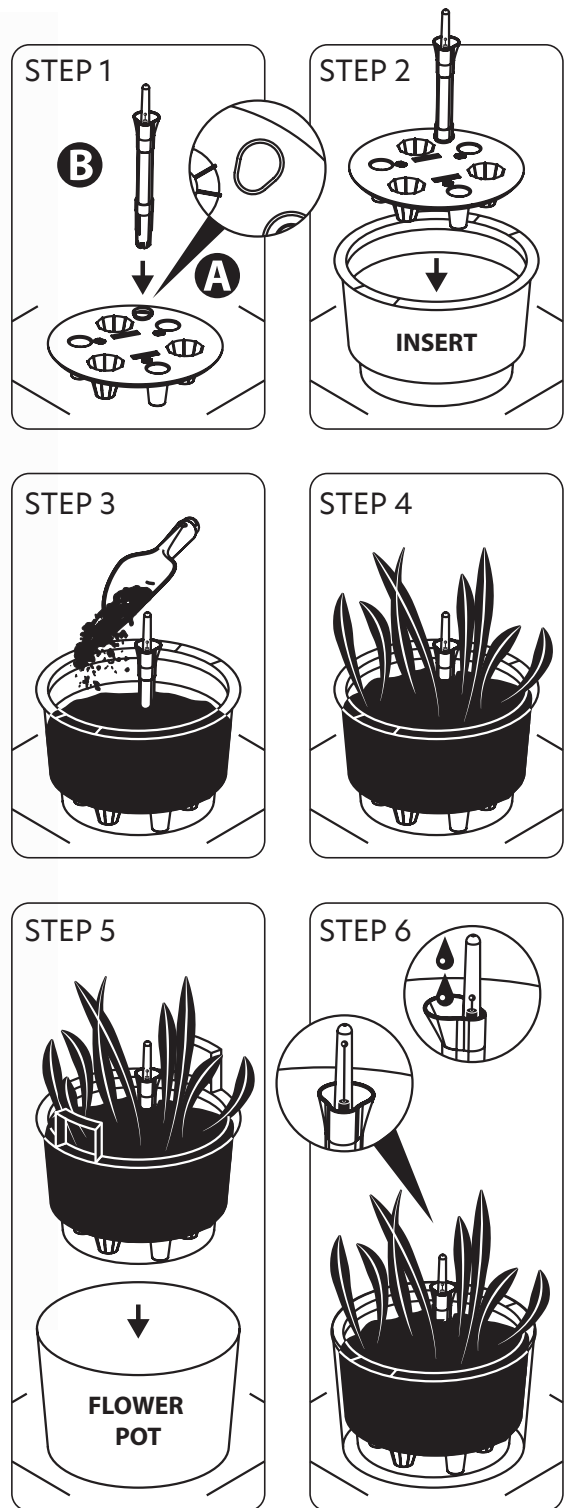

option create
your own set

Irrigation
system
for
flowerpots