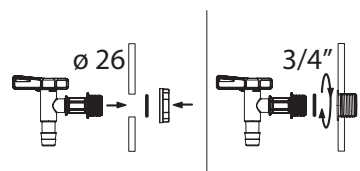

Basecan

	mm	mm	pcs	pcs

IBAS	512	230	-	72

S433

complete your set:
IDWA270, ION310, IDWO265, IDRA210, ICAN210, ICAN360

Basecan

	mm	mm	pcs	pcs

IBAS2	608	310	-	60

S433

complete your set:
IDWA270, IDWO265, IDRA210, ICAN210, ICAN360, ICAN440, IDET200, IDSM160, IDSM200, IDSM210, IDM230, IDMZ240, IDPE260

Tanker

	mm	mm	mm	pcs	pcs

ITWTAN	240	240	900	-	23

7541U S433

NEW

Ican Belt

	mm	mm	mm	pcs	pcs	pcs

ICANB1	120	20	180	1	-	-

Strap securing the rainwater tank

Cantap

	mm	mm	mm	pcs	pcs	pcs

ITAP1	150	40	160	1	40	4480

Accessories for Rainwater Tank Collection

874C S411

Cantap

	mm	mm	mm	pcs	pcs	pcs

ITAP2	150	40	160	1	40	4480

Accessories for Rainwater Tank Collection

874C S411

Tap

	mm	mm	mm	pcs	pcs	pcs

ITAP3	150	40	160	1	40	2560

Accessories for Rainwater Tank Collection

silver gold