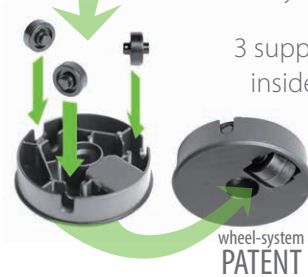

S449 405U S433

*By DLOF600 wheels included

9 sizes

solid construction with 4 independent rotating systems of rollers

3 supporting wheels inside roller system

wheel-system PATENT

Lofly Saucer

	mm	mm	pcs	pcs	pcs
PPLF105	105	17	10/100	900	21600
PPLF125	125	20	10/100	900	16200
PPLF155	155	25	10/100	500	9000
PPLF190	190	31	10/100	600	6000
PPLF230	230	37	10/100	-	5400
PPLF270	270	44	10/100	-	2600
PPLF305	305	49	10	-	1600
PPLF380	380	62	10	-	1080