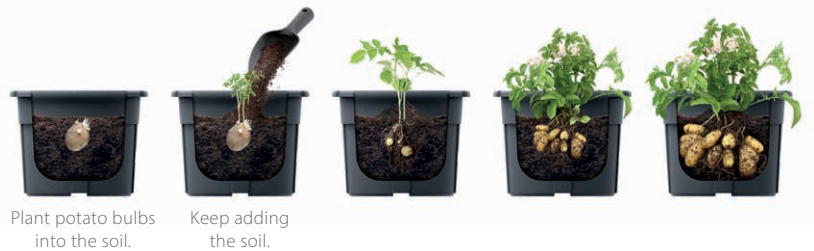

5 sizes

Potato Grower

	mm	mm	pcs	pcs	pcs
IZIE300	295	245	12	5 -	220
IZIE400	392	316	28	5 -	90

S433

2 sizes

Plant potato bulbs into the soil.

Keep adding the soil.

new