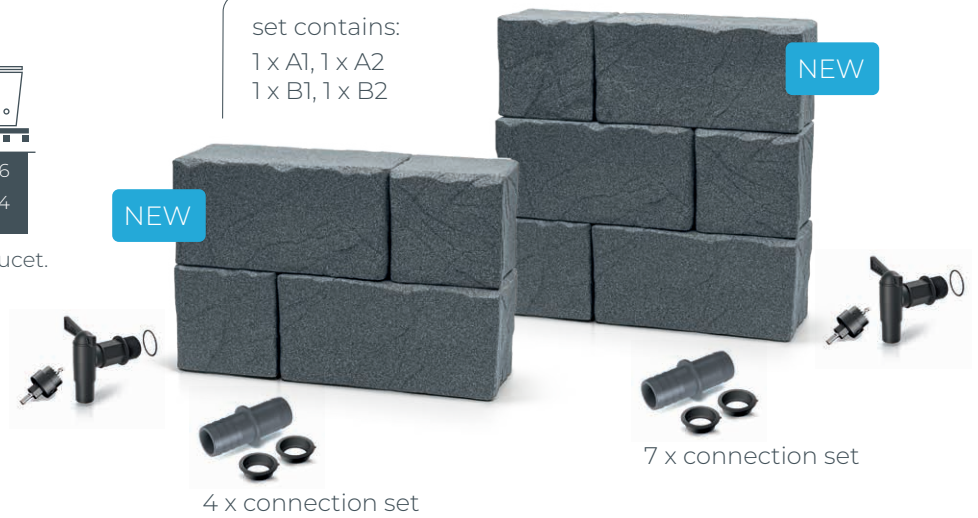

4 x connection set

7 x connection set

A1 38 x 38 x 38 cm

B1 78 x 38 x 38 cm

A2 38 x 38 x 38 cm

B2 78 x 38 x 38 cm

Accessories recommended

Withdrawal set with hose 3/4" p. 39