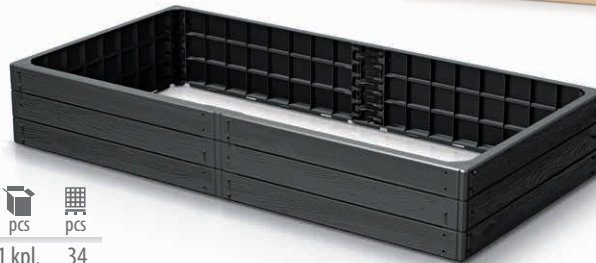

Base Woody

	mm	mm	mm	pcs	pcs	pcs
IBWR	1492	756	250	-	1 kpl.	34

7587U S433 4665W