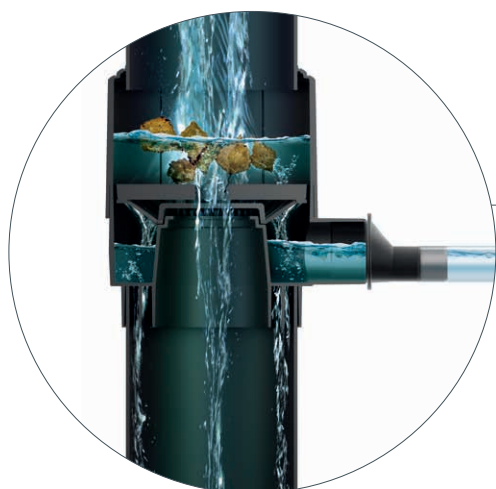

Connection Gutter Filter