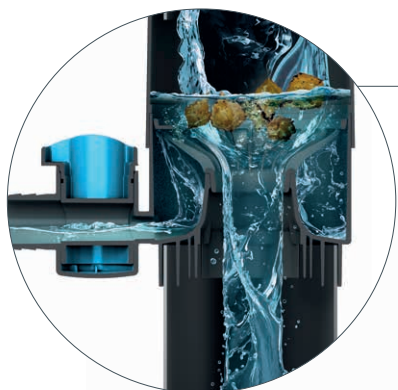

Rain collector with tap