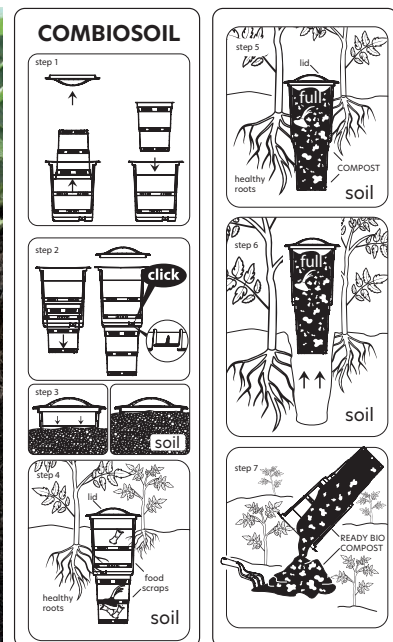

Underground mini-compost bin

for turning organic matter into a natural fertiliser

Combiosoil

IKUGL	250	530	11	3	108	
S411						

1 sizes

new

Tubo

IKT2	272	128	246	2,0	-	-

- S449
- 443U
- 2411U
- 4985U
- 446U
- S433
- 117U

1 size

Jug

IKJ2	240	120	200	1,8	4	20
						480

- S449
- 443U
- 4985U
- 2411U
- 446U
- S433

1 size

new

Ibis

IKI2	255	127	236	2,0	-	-

- S449
- 443U
- 446U
- 2411U
- S433

1 size

Spray

IS006	100	215	0,6	20	600
IS012	120	245	1,2	10	300

- 623U
- S433

2 sizes

regular collection