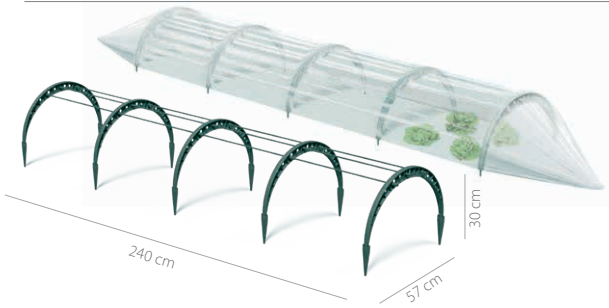

Floo Tunnel

mm	mm	mm	pcs	pcs	pcs	

IFLT2

-	-	-	-	-	-	-

G851

1 size