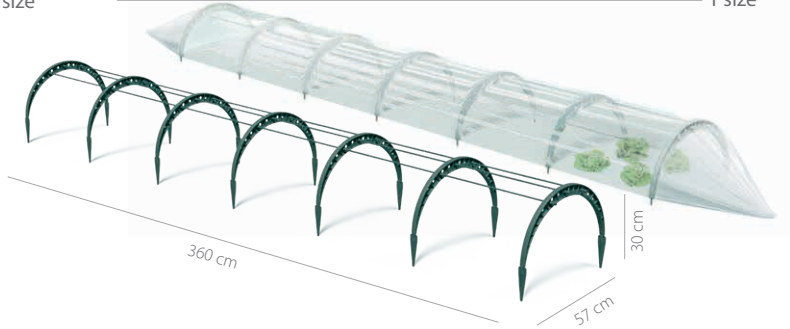

Floo Tunnel

mm	mm	mm	pcs	pcs	pcs	

IFLT2

-	-	-	-	-	-	-

G851

1 size