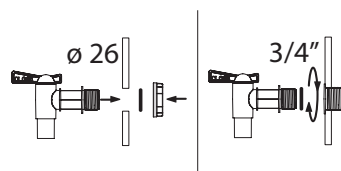

Basecan

	mm	mm	pcs	pcs

IBAS	512	230	-	72

S433

complete your set:
IDWA270, ION310, IDWO265, IDRA210, ICAN210, ICAN360

Basecan

	mm	mm	pcs	pcs

IBAS2	608	310	-	60

S433

complete your set:
IDWA270, IDWO265, IDRA210, ICAN210, ICAN360, ICAN440, IDET200, IDSM160, IDSM200, IDSM210, IDM230, IDMZ240, IDPE260

Tanker

	mm	mm	mm	pcs	pcs

ITWTAN	240	240	900	-	23

7541U S433

NEW

Ican Belt

	mm	mm	mm	pcs	pcs	pcs

ICANB1	120	20	180	1	-	-

Strap securing the rainwater tank

Cantap

	mm	mm	mm	pcs	pcs	pcs

ITAP1	150	40	160	1	40	4480

Accessories for Rainwater Tank Collection

874C S411

Cantap

	mm	mm	mm	pcs	pcs	pcs

ITAP2	150	40	160	1	40	4480

Accessories for Rainwater Tank Collection

874C S411

Tap

	mm	mm	mm	pcs	pcs	pcs

ITAP3	150	40	160	1	40	2560

Accessories for Rainwater Tank Collection

silver gold