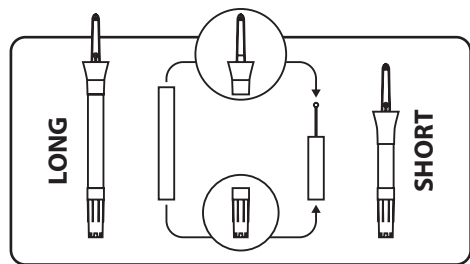

S433

3 sizes

option create
your own set

Irrigation
system
for
flowerpots

Watering System

universal short and long irrigation system

Watering System Round

	mm	mm	mm	pcs	pcs
WR1	170	42	170	1	1200
WR2	170	42	170	1	1200
WR3	212	50	212	1	672
WR4	252	59	252	1	399
WR5	277	59	277	1	320
WR6	317	57	317	1	257
WR7	340	59	340	1	216
WR8	415	62	415	1	140