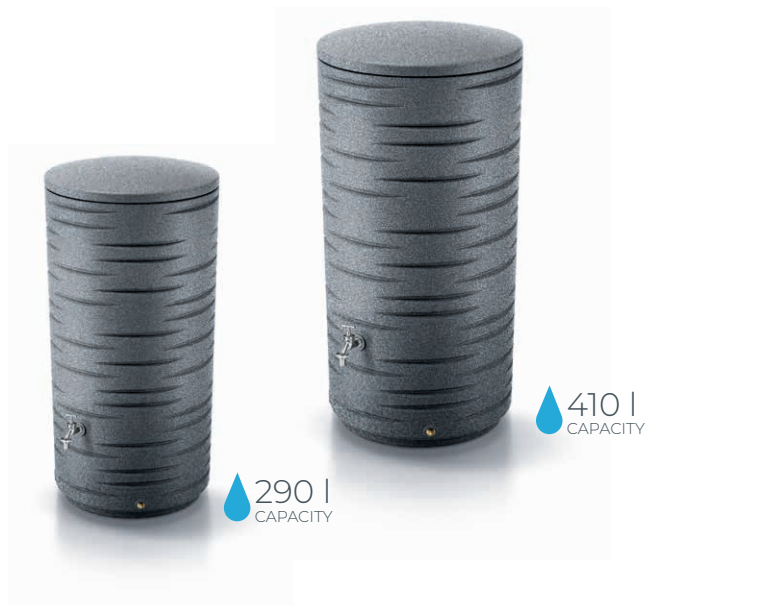

Freze

ARVĒS	∅ mm	↑ mm	📄 pcs	📦 pcs	🏠 pcs
RWW290	580	1205	290	1	1200x1200 8
RWW410	630	1450	410	1	800x1200 2

The product does not include a metal faucet.

431UG

FINEST QUALITY

Novara

ARVĚS	Ø mm	↑ mm	↓ mm	📄 pcs	🚚 1200x1200	🏠 8
RNV280	570	1170	280	1	1200x1200	8
B411 S433 7529U						
S443 2088U 4C SPECIAL ORDER						
RNV500	570	2100	500	1	1200x1200	4
B411 S433						