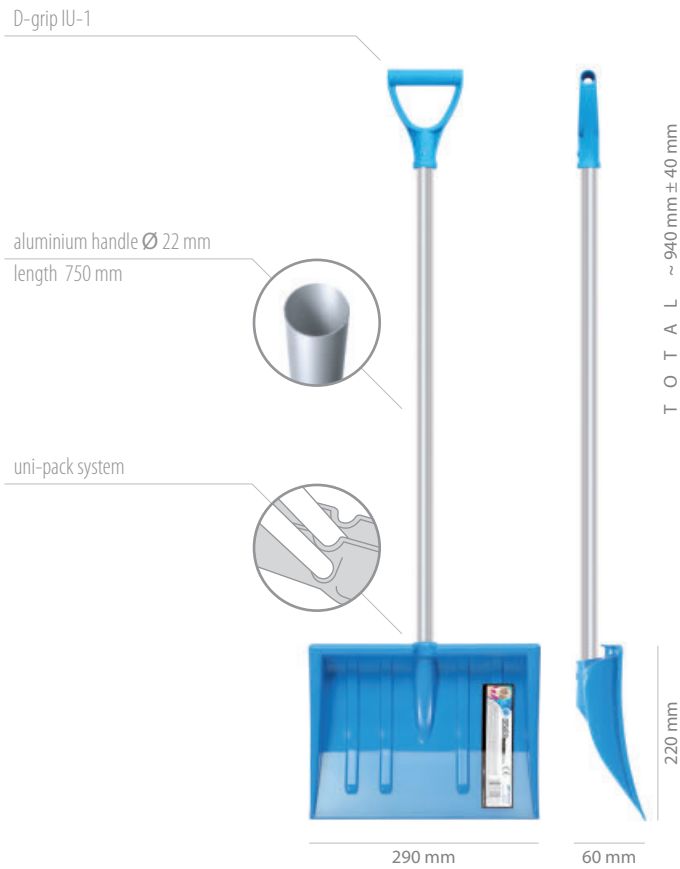

IGLOO COMFORT ALU

multi-purpose shovel

	ILM2A
	3005U 5905197140377
	pcs/assembled 150
	pcs/assembled 9900