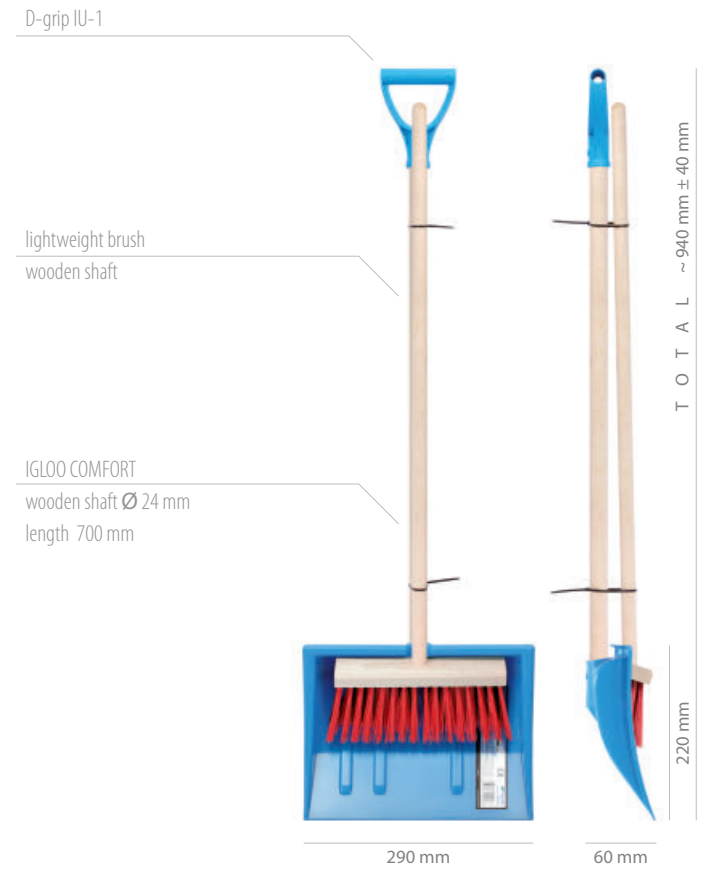

## IGLOO COMFORT

multi-purpose shovel

	ILM2
	<b>3005U</b> 5905197140483
	<b>1788C</b> 5905197094069
	pcs/not assembled  840  2000
	pcs/assembled  150
	pcs/not assembled  19320  19320
	pcs/assembled  9900

## IGLOO COMFORT ALU

multi-purpose shovel

	ILM2A
	3005U 5905197140377
	pcs/assembled 150
	pcs/assembled 9900

ASK  
FOR  
**MOQ**  
special  
order