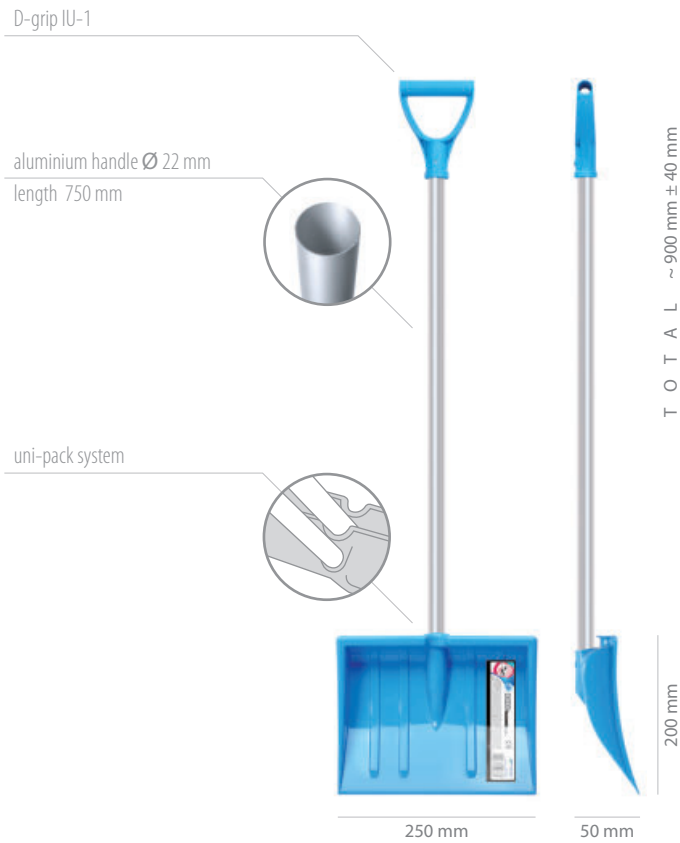

## BOBO COMFORT

multi-purpose shovel

	IL02
	<b>3005U</b> 5905197140469
	<b>1788C</b> 5905197069661
	pcs/not assembled  960  2000
	pcs/assembled  150
	pcs/not assembled  21120  21120
	pcs/assembled  9900