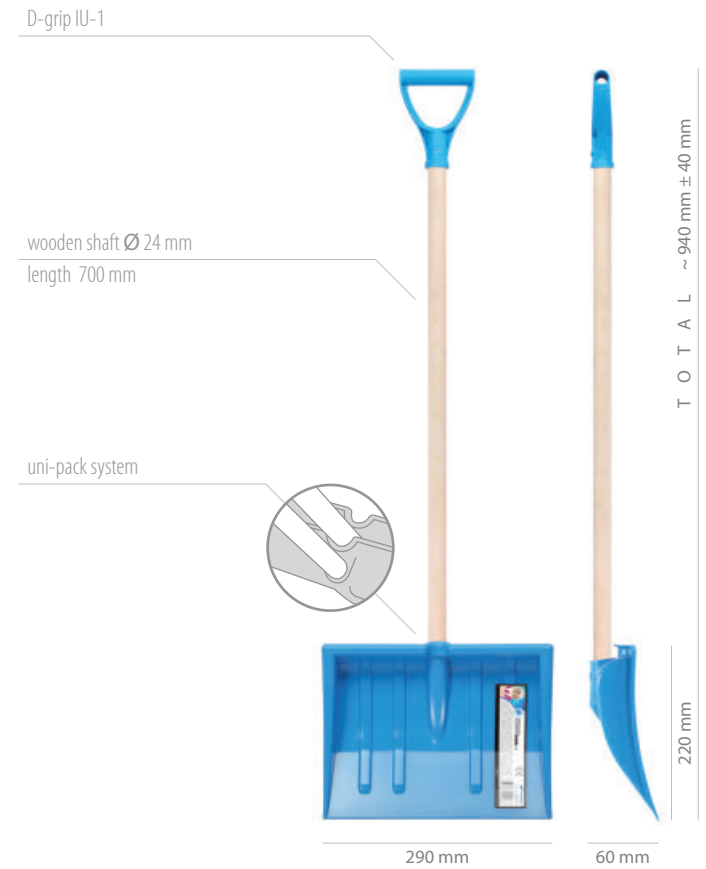

## BOBO COMFORT ALU

multi-purpose shovel

		<b>3005U</b>	ILO2A	5905197140384
		<b>1788C</b>		5905197095646
	pcs/assembled			150
	pcs/assembled			9900

ASK  
FOR  
**MOQ**  
special  
order

## IGLOO

multi-purpose shovel

	ILM1
	<b>3005U</b> 5905197140476
	<b>1788C</b> 5905197095714
	<b>205C</b> 5905197097305
	pcs/not assembled  840  2000
	pcs/assembled  150
	pcs/not assembled  19320  19320
	pcs/assembled  9900