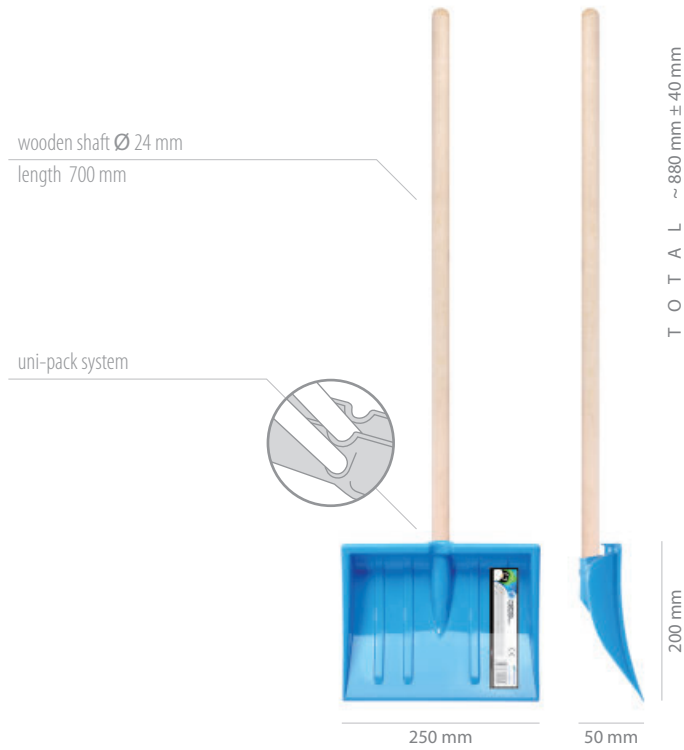

BOBO

multi-purpose shovel

	IL01
	3005U 5905197140452
	1788C 5905197095639
	205C 5905197096803
	pcs/not assembled 960 2000
	pcs/assembled 150
	pcs/not assembled 21120 21120
	pcs/assembled 9900

standard packing
- not assembled

ASK
FOR
MOQ
special
order