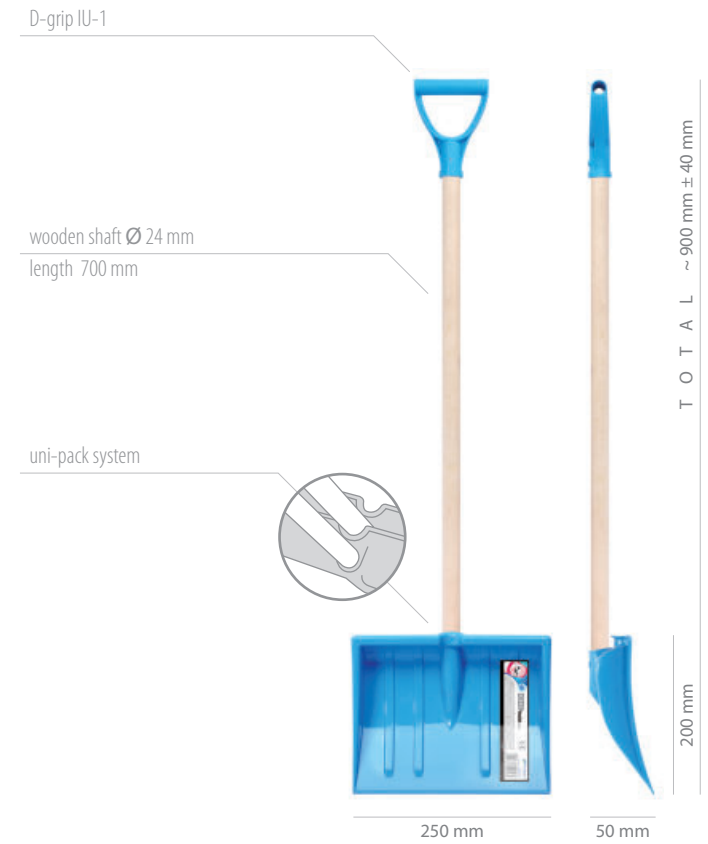

BOBO COMFORT

multi-purpose shovel

	IL02
	3005U 5905197140469
	1788C 5905197069661
	pcs/not assembled 960 2000
	pcs/assembled 150
	pcs/not assembled 21120 21120
	pcs/assembled 9900